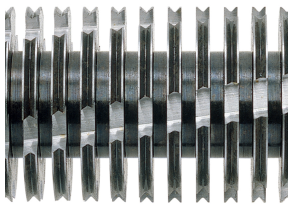

# HSM SECURIO AF500 - 0.78 x 11 mm

## HSM SECURIO AF500 document shredder with automatic paper feed

The simple and convenient method of data destruction for work groups. The document shredder with an automatic paper feed and lockable stack protects inserted stacks of paper from unauthorised access and shreds stacks of paper of up to 500 sheets as well as single sheets of paper easily whilst saving you time.

### Technical data

<b>Order number:</b>	2105111	<b>Voltage / Frequency:</b>	230 V / 50 Hz
<b>EAN</b>	4026631050685	<b>Intake width:</b>	240 mm
<b>Cutting type:</b>	particle cut	<b>Container volume / collecting:</b>	82 l
<b>Cutting width:</b>	0,78 mm	<b>Noise level (idle operation):</b>	ca. 56 dB(A)
<b>Particle length:</b>	11 mm	<b>Weight x Depth x Height:</b>	497 x 491 x 1002 mm
<b>Security level (DIN 66399):</b>	F-3   P-6	<b>Weight:</b>	29,677 kg
<b>Cutting capacity in sheets 80g/m<sup>2</sup>:</b>	6	<b>Shredder material:</b>	Paper, Staples and paper clips
<b>Power consumption:</b>	500 W		

### Product information

The induction-hardened, solid steel cutting rollers can easily cope with staples and paper clips and guarantee durability.

It is possible to secure the paper stack inserted into the magazine against unauthorized access by using the Lock-and-Go function.