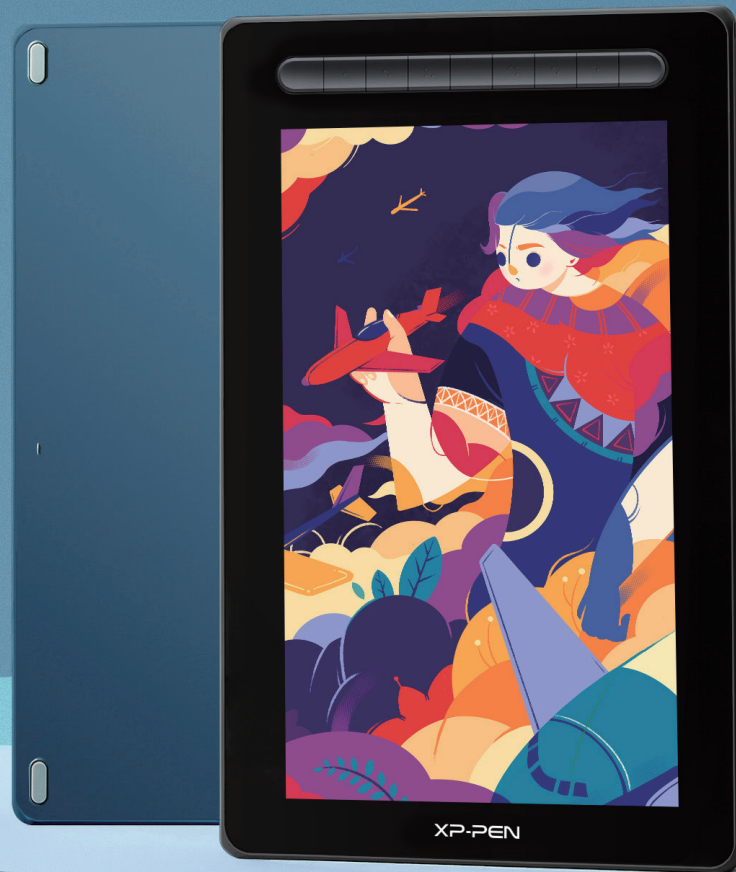

Artist 13 Drawing Display (2nd Gen)

New Artist, innovative drawing display with X3 chip stylus

X3 smart chip stylus
Sharp, Stable, Precise.

X3 smart chip stylus, sparks more creativity under your brush

The stylus flows faster than your inspiration. 3 grams* IAF and 0.6 mm* retraction distance for faster response.

No spring parts. With anti-interference for steady performance. Digital signal transmission, double* the life span.

Natural color display for natural creation

With a wide color gamut of 130% sRGB*, the new Artist brings a vivid visual experience with brilliant colors and delicate details even in a dark night.

Full lamination is applied to the drawing display to minimize parallax and provide more accuracy for a natural drawing experience.

4 trendy vibrant colors, pick yours

4 Trendy colors for your choice. Every of them is selected, to express the real you.

Color yourself, showcase your personalities in different ways.

Specifications

Product Name	Artist 13 Pen Display (2nd Gen)
Product Model	CD 130FH
Color Options	Black, blue, green and pink
Dimensions	378 x 225 x 11.99 mm
Work Area	293.76 x 165.24 mm
Reading Height	10 mm
Shortcut Keys	9
Display Resolution	1920 x 1080
Color Gamut (typical)	92% NTSC, 130% sRGB, 96% Adobe RGB
Contrast (typical)	1000:1
Full Lamination	Yes
Viewing Angle	178°
Stylus	X3 Elite
Pressure Levels	8192
Tilt	60°
Resolution	5080 LPI
Accuracy	±0.5 mm (center), ±1 mm (corner)
Ports Included	2 x USB-C
Power Input	DC 5V --- 2A
Compatibilities	Windows 7 (or later), MAC OS 10.10 (or later) Chrome OS 88 (or later) Android USB3.1 DP1.2, Linux