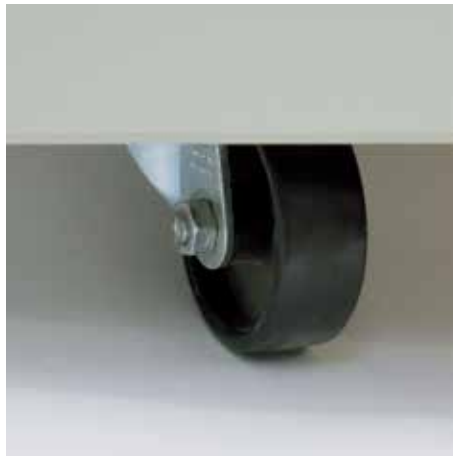

Sturdy waste boxes for permanent use with models 20390 to 20397

Detachable IEC power plug makes the document shredder quick and easy to move from A to B

Convenient casters for flexible use

P-2 security: recommended, for example, for data media containing internal data that are to be made illegible